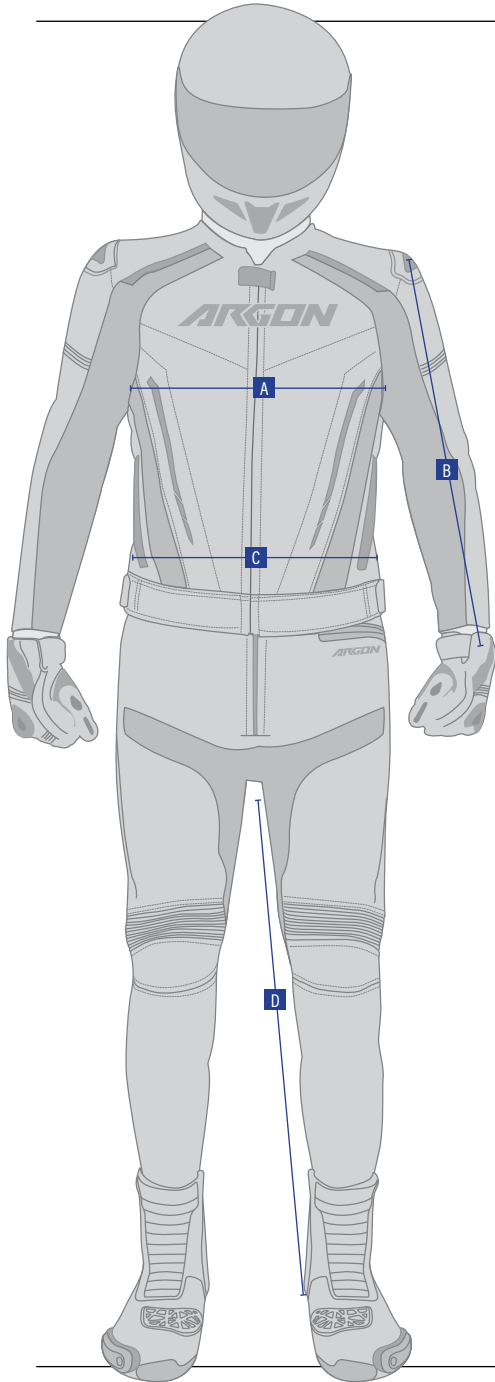

ARGON FITMENT CHART

JACKETS				
CONVERSION GUIDE		MENS		
EU SIZE	USA SIZE	SIZE	A CHEST (CM)	B ARM (CM)
46	36	S	90-94	55-56
48	38	S-M	94-98	57-58
50	40	M-L	98-102	59-60
52	42	L	102-106	61-62
54	44	XL	106-110	63-64
56	46	XL-XXL	110-114	65-66
58	48	XXL	114-118	67-68
60	50	3XL	118-122	67-68
62	52	3XL-4XL	122-126	68-70
64	54	4XL	126-130	68-70
66	56	5XL	130-134	68-70

PANTS			
WAIST (INCHES)	SIZE	C WAIST (CM)	D INSEAM (CM)
28"	XS	71	75
30"	S	76	77
32"	M	81	79
34"	L	86	81
36"	XL	91	83
38"	2XL	96	85
40"	3XL	101	87
42"	4XL	106	89
44"	5XL	111	90
46"	6XL	116	91

JACKETS				
CONVERSION GUIDE		WOMENS		
EU SIZE	SIZE	A CHEST (CM)	B BUST (CM)	C ARM (CM)
40	6/XS	82-86	86-90	54-55
42	8/S	86-90	90-94	56-57
44	10/M	90-94	94-98	58-59
46	12/L	94-98	98-102	60-61
48	14/XL	98-102	102-106	62-63
50	16/XXL	102-106	106-110	62-63
52	18/3XL	106-110	110-114	64-65
54	20/4XL	110-114	114-118	64-65

PANTS			
WAIST (INCHES)	SIZE	D WAIST (CM)	E INSEAM (CM)
26"	6	66-70	75-76
28"	8	70-74	76-77
30"	10	74-78	78-79
32"	12	78-82	80-81
34"	14	82-86	82-83
36"	16	86-90	84-85
38"	18	90-94	86-87
40"	20	94-98	86-87

These charts are for reference only. Fit may vary.

ARGON FITMENT CHART

GLOVES			
MENS		WOMENS	
SIZE	HAND WIDTH (CM)	SIZE	HAND WIDTH (CM)
XS	-	XS	16.5-18
S	18-20	S	18-19
M	20-21.5	M	19-20.5
L	21.5-23	L	20.5-21.5
XL	23-24	XL	21.5-23
XXL	24-25.5	XXL	-
3XL	25.5-28	3XL	-