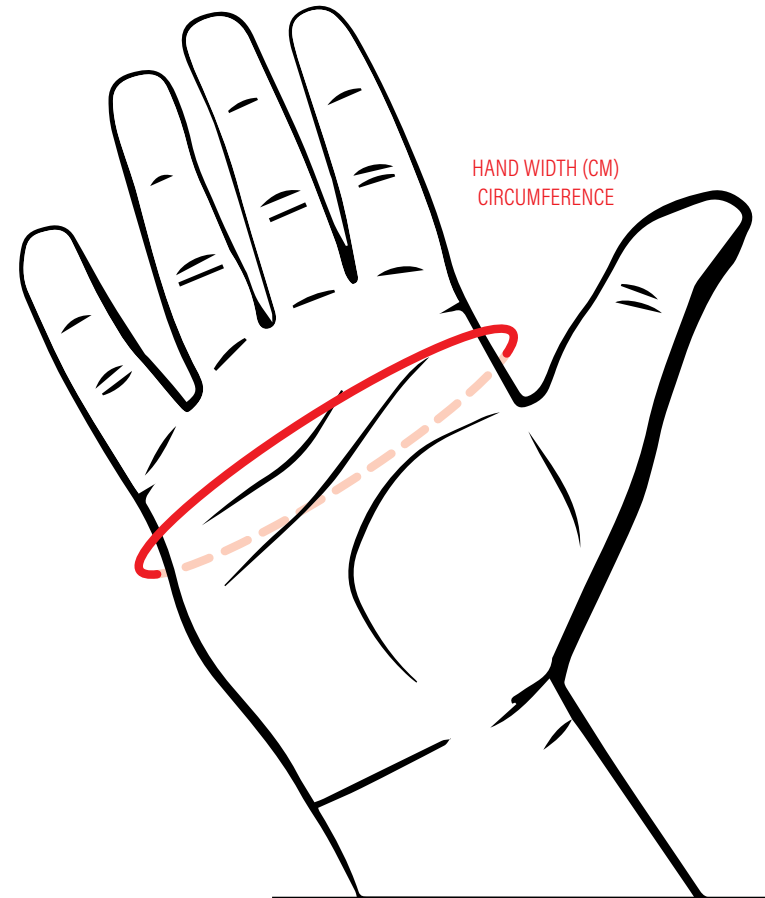

PANTS			
WAIST (INCHES)	SIZE	C WAIST (CM)	D INSEAM (CM)
28"	XS	71	75
30"	S	76	77
32"	M	81	79
34"	L	86	81
36"	XL	91	83
38"	2XL	96	85
40"	3XL	101	87
42"	4XL	106	89
44"	5XL	111	90
46"	6XL	116	91

JACKETS				
CONVERSION GUIDE		WOMENS		
EU SIZE	SIZE	A CHEST (CM)	B BUST (CM)	C ARM (CM)
40	6/XS	82-86	86-90	54-55
42	8/S	86-90	90-94	56-57
44	10/M	90-94	94-98	58-59
46	12/L	94-98	98-102	60-61
48	14/XL	98-102	102-106	62-63
50	16/XXL	102-106	106-110	62-63
52	18/3XL	106-110	110-114	64-65
54	20/4XL	110-114	114-118	64-65

PANTS			
WAIST (INCHES)	SIZE	D WAIST (CM)	E INSEAM (CM)
26"	6	66-70	75-76
28"	8	70-74	76-77
30"	10	74-78	78-79
32"	12	78-82	80-81
34"	14	82-86	82-83
36"	16	86-90	84-85
38"	18	90-94	86-87
40"	20	94-98	86-87

These charts are for reference only. Fit may vary.

ARGON FITMENT CHART

GLOVES			
MENS		WOMENS	
SIZE	HAND WIDTH (CM)	SIZE	HAND WIDTH (CM)
XS	-	XS	16.5-18
S	18-20	S	18-19
M	20-21.5	M	19-20.5
L	21.5-23	L	20.5-21.5
XL	23-24	XL	21.5-23
XXL	24-25.5	XXL	-
3XL	25.5-28	3XL	-