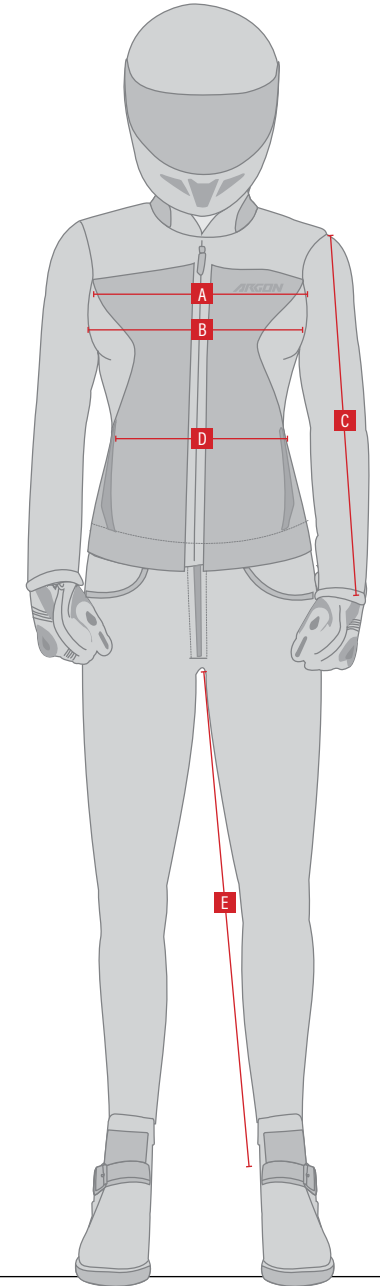

ARGON FITMENT CHART

JACKETS				
CONVERSION GUIDE		MENS		
EU SIZE	USA SIZE	SIZE	A CHEST (CM)	B ARM (CM)
46	36	S	90-94	55-56
48	38	S-M	94-98	57-58
50	40	M-L	98-102	59-60
52	42	L	102-106	61-62
54	44	XL	106-110	63-64
56	46	XL-XXL	110-114	65-66
58	48	XXL	114-118	67-68
60	50	3XL	118-122	67-68
62	52	3XL-4XL	122-126	68-70
64	54	4XL	126-130	68-70
66	56	5XL	130-134	68-70

PANTS			
WAIST (INCHES)	SIZE	C WAIST (CM)	D INSEAM (CM)
28"	XS	71	75
30"	S	76	77
32"	M	81	79
34"	L	86	81
36"	XL	91	83
38"	2XL	96	85
40"	3XL	101	87
42"	4XL	106	89
44"	5XL	111	90
46"	6XL	116	91

JACKETS				
CONVERSION GUIDE		WOMENS		
EU SIZE	SIZE	A CHEST (CM)	B BUST (CM)	C ARM (CM)
40	6/XS	82-86	86-90	54-55
42	8/S	86-90	90-94	56-57
44	10/M	90-94	94-98	58-59
46	12/L	94-98	98-102	60-61
48	14/XL	98-102	102-106	62-63
50	16/XXL	102-106	106-110	62-63
52	18/3XL	106-110	110-114	64-65
54	20/4XL	110-114	114-118	64-65

PANTS			
WAIST (INCHES)	SIZE	D WAIST (CM)	E INSEAM (CM)
26"	6	66-70	75-76
28"	8	70-74	76-77
30"	10	74-78	78-79
32"	12	78-82	80-81
34"	14	82-86	82-83
36"	16	86-90	84-85
38"	18	90-94	86-87
40"	20	94-98	86-87

These charts are for reference only. Fit may vary.

ARGON FITMENT CHART

GLOVES			
MENS		WOMENS	
SIZE	HAND WIDTH (CM)	SIZE	HAND WIDTH (CM)
XS	-	XS	16.5-18
S	18-20	S	18-19
M	20-21.5	M	19-20.5
L	21.5-23	L	20.5-21.5
XL	23-24	XL	21.5-23
XXL	24-25.5	XXL	-
3XL	25.5-28	3XL	-