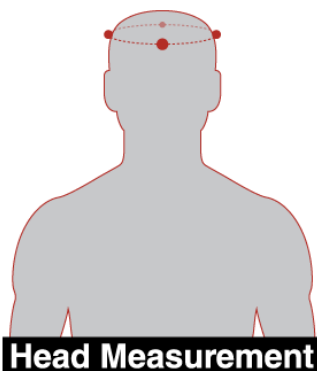

FM RADIO

VOICE PROMPTS

FIRMWARE UPGRADEABLE

Head Measurement

Size	Head (centimeters)	Head (inches)	Hat Size (inches)
M	57 ~ 58cm	22 1/2 - 22 7/8	6 7/8 - 7
L	59 ~ 60cm	23 1/4 - 23 5/8	7 3/8 - 7 1/2
XL	61 ~ 62cm	24 - 24 3/8	7 5/8 - 7 3/4

HOW TO MEASURE:

1. Wrap a soft, flexible measuring tape horizontally around your head 1 inch above your eyebrows and ears. Pull the tape softly snug, read the length and repeat for accuracy. Use the largest measurement.
2. Select the helmet size that is closest to your head measurement from the Size Chart above. If your head measurement falls between two helmet sizes, it is suggested to go with the smaller size.