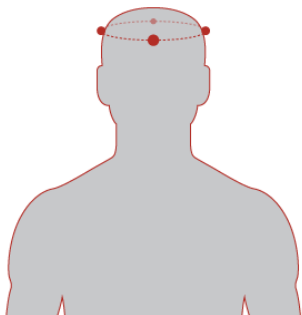

Head Measurement

Size	Head (centimeters)	Head (inches)	Hat Size (inches)
M	57 ~ 58cm	22 1/2 - 22 7/8	6 7/8 - 7
L	59 ~ 60cm	23 1/4 - 23 5/8	7 3/8 - 7 1/2
XL	61 ~ 62cm	24 - 24 3/8	7 5/8 - 7 3/4

HOW TO MEASURE: